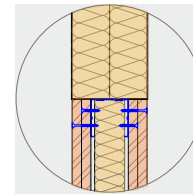

LBW
cloison légère
≥ 100 mm