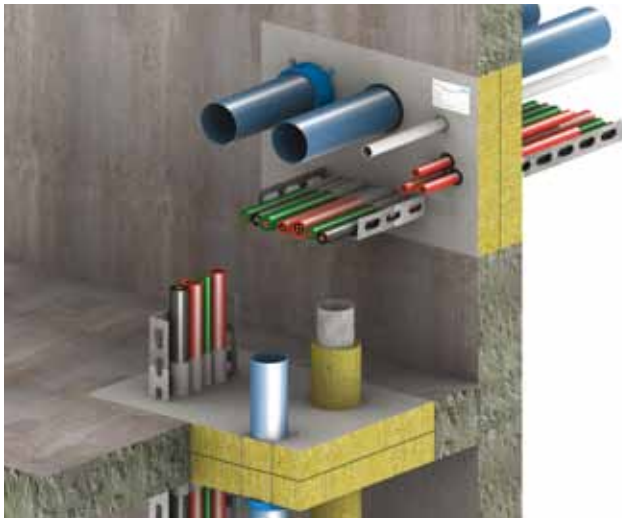

Suite

Situation - obturation à un seul panneau PROMASTOP®-CC 1 x 50 mm	MBW	LBW	gaine technique	sandwich 1	sandwich 2	MD	LBD
Tuyaux en plastique (combustible) sans isolation avec PROMASTOP®-W → Obturation combinée, page 16 - 17, Pos. 7							
PE-HD, ABS, SAN, PVC Rohre Ø32/2,0 - Ø160/14,6, Ø 32 - 63 L1	---	---	---	---	---	---	---
PE-HD, ABS, SAN, PVC Rohre Ø32/2,0 - Ø160/14,6, Ø 64 - 110 L2	---	---	---	---	---	---	---
PE-HD, ABS, SAN, PVC Rohre Ø32/2,0 - Ø160/14,6, Ø 111 - 125 L3	---	---	---	---	---	---	---
PE-HD, ABS, SAN, PVC Rohre Ø32/2,0 - Ø160/14,6, Ø 126 - 160 L4	---	---	---	---	---	---	---
PP-H, PP-R Rohre Ø20/2,8 - Ø160/14,6, Ø 20 - 63 L1	---	---	---	---	---	---	---
PP-H, PP-R Rohre Ø20/2,8 - Ø160/14,6, Ø 64 - 110 L2	---	---	---	---	---	---	---
PP-H, PP-R Rohre Ø20/2,8 - Ø160/14,6, Ø 111 - 125 L3	---	---	---	---	---	---	---
PP-H, PP-R Rohre Ø20/2,8 - Ø160/14,6, Ø 126 - 160 L4	---	---	---	---	---	---	---
PP-H, PP-R Rohre Ø32/1,8 - Ø160/14,6, Ø 20 - 63 L1	---	---	---	---	---	---	---
PP-H, PP-R Rohre Ø32/1,8 - Ø160/14,6, Ø 64 - 110 L2	---	---	---	---	---	---	---
PP-H, PP-R Rohre Ø32/1,8 - Ø160/14,6, Ø 111 - 125 L3	---	---	---	---	---	---	---
PP-H, PP-R Rohre Ø32/1,8 - Ø160/14,6, Ø 126 - 160 L4	---	---	---	---	---	---	---
PVC-U, PVC-C Rohre Ø32/2,0 - Ø160/14,6, Ø 32 - 63 L1	---	---	---	---	---	---	---
PVC-U, PVC-C Rohre Ø32/2,0 - Ø160/14,6, Ø 75 - 110 L2	---	---	---	---	---	---	---
PVC-U, PVC-C Rohre Ø32/2,0 - Ø160/14,6, Ø 111 - 125 L3	---	---	---	---	---	---	---
PVC-U, PVC-C Rohre Ø32/2,0 - Ø160/14,6, Ø 140 - 160 L4	---	---	---	---	---	---	---
Poloplast POLOKAL NG Rohre Ø32/1,8 - Ø160/4,9, Ø 32 - 63 L3	---	---	---	---	---	---	---
Poloplast POLOKAL NG Rohre Ø32/1,8 - Ø160/4,9, Ø 75 - 90 L4	---	---	---	---	---	---	---
Poloplast POLOKAL NG Rohre Ø32/1,8 - Ø125/3,9, Ø 110 - 125 L5	---	---	---	---	---	---	---
Poloplast POLOKAL NG Rohre Ø32/1,8 - Ø125/3,9, Ø 140 - 160 L6	---	---	---	---	---	---	---
Poloplast POLOKAL XS Rohre Ø32/1,8 - Ø160/4,9, Ø 32 - 63 L3	---	---	---	---	---	---	---
Poloplast POLOKAL XS Rohre Ø32/1,8 - Ø160/4,9, Ø 75 - 90 L4	---	---	---	---	---	---	---
Poloplast POLOKAL XS Rohre Ø32/1,8 - Ø160/4,9, Ø 110 - 125 L5	---	---	---	---	---	---	---
Poloplast POLOKAL XS Rohre Ø32/1,8 - Ø160/4,9, Ø 140 - 160 L6	---	---	---	---	---	---	---
Poloplast POLOKAL 3S Rohre Ø75/3,8 - Ø160/7,5, Ø 75 - 90 L4	---	---	---	---	---	---	---
Poloplast POLOKAL 3S Rohre Ø75/3,8 - Ø160/7,5, Ø 110 - 125 L5	---	---	---	---	---	---	---
Poloplast POLOKAL 3S Rohre Ø75/3,8 - Ø160/7,5, Ø 140 - 160 L6	---	---	---	---	---	---	---
Poloplast POLOKAL 3S Rohre Ø75/3,8 - Ø125/5,3, Ø 75 - 90 L4	---	---	---	---	---	---	---
Poloplast POLOKAL 3S Rohre Ø75/3,8 - Ø125/5,3, Ø 110 - 125 L5	---	---	---	---	---	---	---
Geberit Silent dB20 Rohre Ø56/3,2 - Ø160/7,0, Ø 16 - 63 L3	---	---	---	---	---	---	---
Geberit Silent dB20 Rohre Ø56/3,2 - Ø160/7,0, Ø 75 - 90 L4	---	---	---	---	---	---	---
Geberit Silent dB20 Rohre Ø56/3,2 - Ø160/7,0, Ø 110 - 125 L5	---	---	---	---	---	---	---
Geberit Silent dB20 Rohre Ø56/3,2 - Ø160/7,0, Ø 140 - 160 L6	---	---	---	---	---	---	---
Geberit Silent dB20 Rohre Ø56/3,2 - Ø110/6,0, Ø 16 - 63 L3	---	---	---	---	---	---	---
Geberit Silent dB20 Rohre Ø56/3,2 - Ø110/6,0, Ø 75 - 90 L4	---	---	---	---	---	---	---
Kelit KETRIX Rohre Ø20/2,8 - Ø160/14,6, Ø 20 - 63 L1	---	---	---	---	---	---	---
Kelit KETRIX Rohre Ø20/2,8 - Ø160/14,6, Ø 64 - 110 L2	---	---	---	---	---	---	---
Kelit KETRIX Rohre Ø20/2,8 - Ø160/14,6, Ø 111 - 125 L3	---	---	---	---	---	---	---
Kelit KETRIX Rohre Ø20/2,8 - Ø160/14,6, Ø 126 - 160 L4	---	---	---	---	---	---	---
PE-X Rohre Ø16/2,2 - Ø63/8,6, Ø 16 - 63 L1	---	---	---	---	---	---	---
Tuyaux en plastique avec isolation combustible avec PROMASTOP®-W → Obturation combinée, page 16 - 18, Pos. 7							
PP-H, PP-R Rohre Ø20, d6 - Ø110 d32,0, RF2 cr, Ø 20 - 63 L1	---	---	---	---	---	---	---
PP-H, PP-R Rohre Ø20, d6 - Ø110 d32,0, RF2 cr, Ø 64 - 110 L2	---	---	---	---	---	---	---
PP-H, PP-R Rohre Ø20, d4 - Ø32 d13,0, RF3 cr, Ø 20 - 63 L1	---	---	---	---	---	---	---
Kelit KETRIX Rohre Ø20, d6,0 - Ø160, d32,0, RF2 cr, Ø 20 - 63 L1	---	---	---	---	---	---	---
Kelit KETRIX Rohre Ø20, d6,0 - Ø160, d32,0, RF2 cr, Ø 64 - 110 L2	---	---	---	---	---	---	---
Kelit KETRIX Rohre Ø20, d6,0 - Ø160, d32,0, RF2 cr, Ø 111 - 125 L3	---	---	---	---	---	---	---
Kelit KETRIX Rohre Ø20, d6,0 - Ø160, d32,0, RF2 cr, Ø 126 - 160 L4	---	---	---	---	---	---	---
PE-X Rohre Ø16, d6,0 - Ø63, d32,0, RF2 cr, Ø 16 - 63 L1	---	---	---	---	---	---	---
PE-X Rohre Ø16, d6,0 - Ø63, d32,0, RF3 cr, Ø 16 - 63 L1	---	---	---	---	---	---	---
Tuyaux composites en aluminium avec isolation combustible avec PROMASTOP®-W → Obturation combinée, page 19 - 21, Pos. 8							
Geberit MePla Rohre Ø16, d6,0 - Ø75 d32,0, RF2 cr, L1	---	---	---	---	---	---	---
Geberit MePla Rohre Ø16, d4,0 - Ø75 d13,0, RF3 cr, L1	---	---	---	---	---	---	---
Geberit PushFit Rohre Ø16, d6,0 - Ø25 d32,0, RF2 cr, L1	---	---	---	---	---	---	---
Pipelife Radopress Rohre Ø16, d6,0 - Ø63 d32,0, RF2 cr, L1	---	---	---	---	---	---	---
Pipelife Radopress Rohre Ø16, d4,0 - Ø32 d9,0, RF3 cr, L1	---	---	---	---	---	---	---
Rehau Rautitan stabil Rohre Ø16,2, d6,0 - Ø40 d32,0, RF2 cr, L1	---	---	---	---	---	---	---
Rehau Rautitan stabil Rohre Ø16,2, d4,0 - Ø25 d13,0, RF3 cr, L1	---	---	---	---	---	---	---
Viega Raxofix / Sanfix Rohre Ø16, d6,0 - Ø63 d32,0, RF2 cr, L1	---	---	---	---	---	---	---
Viega Raxofix / Sanfix Rohre Ø20, d6,0 - Ø65 d32,0, RF2 cr, L1	---	---	---	---	---	---	---
Viega Raxinox Rohre Ø16, d4,0 - Ø20 d25,0, RF3 cr, L1	---	---	---	---	---	---	---
Uponor MLC pipe Rohre Ø14, d6,0 - Ø75 d32,0, RF2 cr, L1	---	---	---	---	---	---	---
Uponor MLC pipe Rohre Ø16, d4,0 - Ø25 d13,0, RF3 cr, L1	---	---	---	---	---	---	---
Uponor UNI pipe Rohre Ø16, d6,0 - Ø32 d32,0, RF2 cr, L1	---	---	---	---	---	---	---
Uponor UNI pipe Rohre Ø16, d4,0 - Ø25 d10,0, RF3 cr, L1	---	---	---	---	---	---	---
Kelit KELOX Rohre Ø14, d6,0 - Ø75, d32,0, RF2 cr, L1	---	---	---	---	---	---	---
Kelit KELOX Rohre Ø14, d4,0 - Ø32, d13,0, RF3 cr, L1	---	---	---	---	---	---	---
Kelit HIT K06 Rohre Ø20, d6,0 - Ø63, d32,0, RF2 cr, L1	---	---	---	---	---	---	---
Kelit HIT K06 Rohre Ø63, d32,0 - Ø90, d32,0, RF2 cr, L2	---	---	---	---	---	---	---
Kelit HIT K06 Rohre Ø20, d6,0 - Ø90, d32,0, RF2 cr, L1	---	---	---	---	---	---	---
Kelit KETRIX Tri01 Rohre Ø20, d6,0 - Ø63, d32,0, RF2 cr, L1	---	---	---	---	---	---	---
Kelit KETRIX Tri01 Rohre Ø63, d32,0 - Ø90, d32,0, RF2 cr, L2	---	---	---	---	---	---	---
Kelit KETRIX Tri01 Rohre Ø20, d6,0 - Ø90, d32,0, RF2 cr, L1	---	---	---	---	---	---	---
Canalisation électrique → Obturation combinée, page 23, Pos. 10							
Canalis KTA 800A - 4000A mit PROMASTOP-CC	EI60	EI60	---	---	---	EI60	---