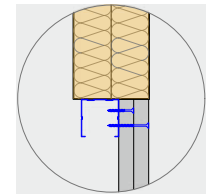

gaine technique
≥ 2 x 20 mm