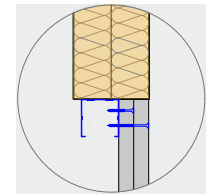

gaine technique
≥ 2 x 20 mm